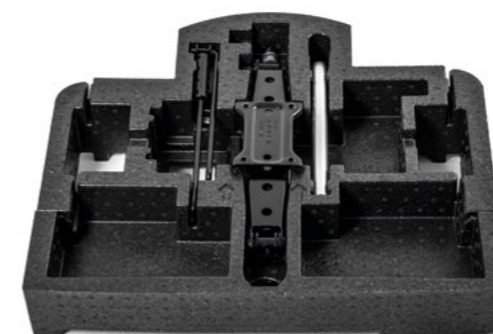

Spare wheel set

5E3 093 860B