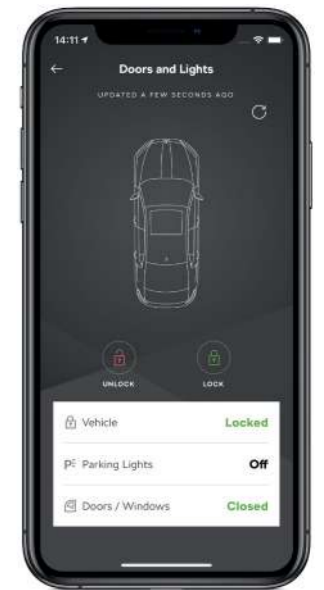

Doors and Lights	
UPDATED A FEW SECONDS AGO	
Vehicle	Locked
P Parking Lights	Off
Doors / Windows	Closed