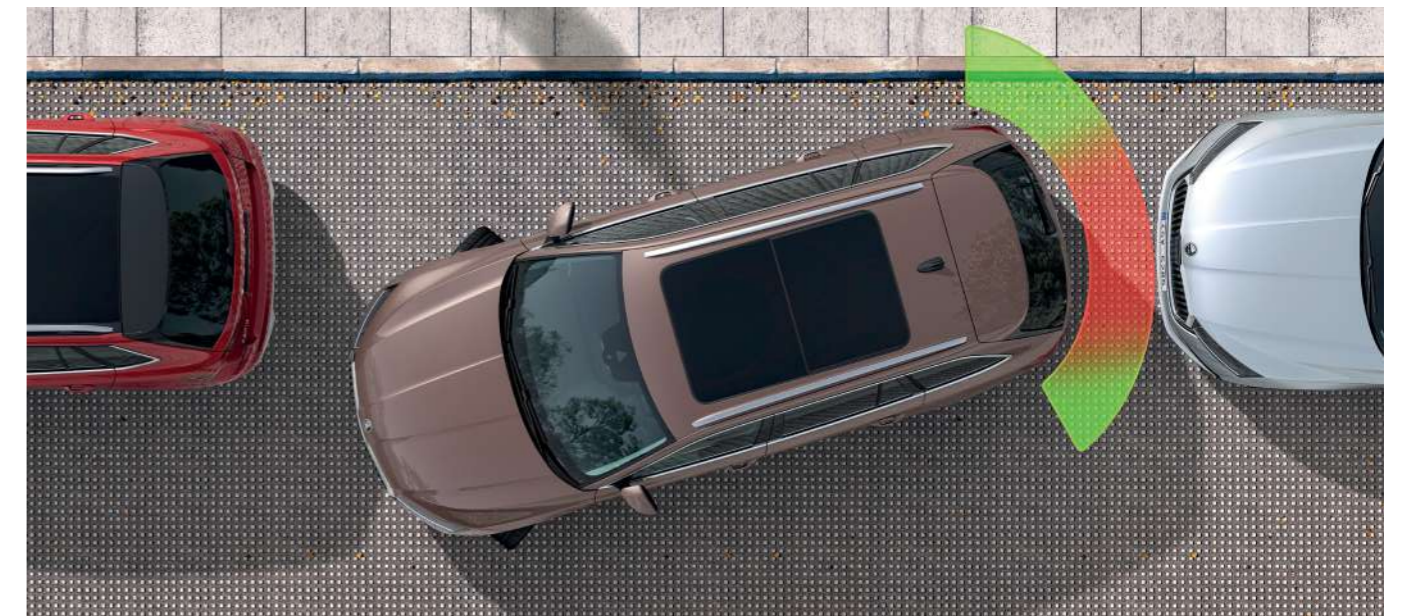

**Rear Parking
Sensors**

5E6 054 630 | Limo
5E7 054 630 | Combi