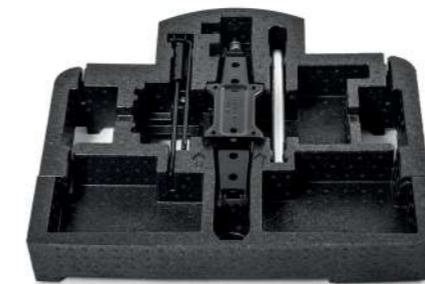

Mechanical transmission locking system

5E3 071 775 | manual transmission
5E3 071 775A | automatic transmission

Spare wheel set

5E3 093 860B

15" spare wheel

5E3 601 011B | 3.5J x 18" ET25.5

Snow chains for 16" / 17" wheels