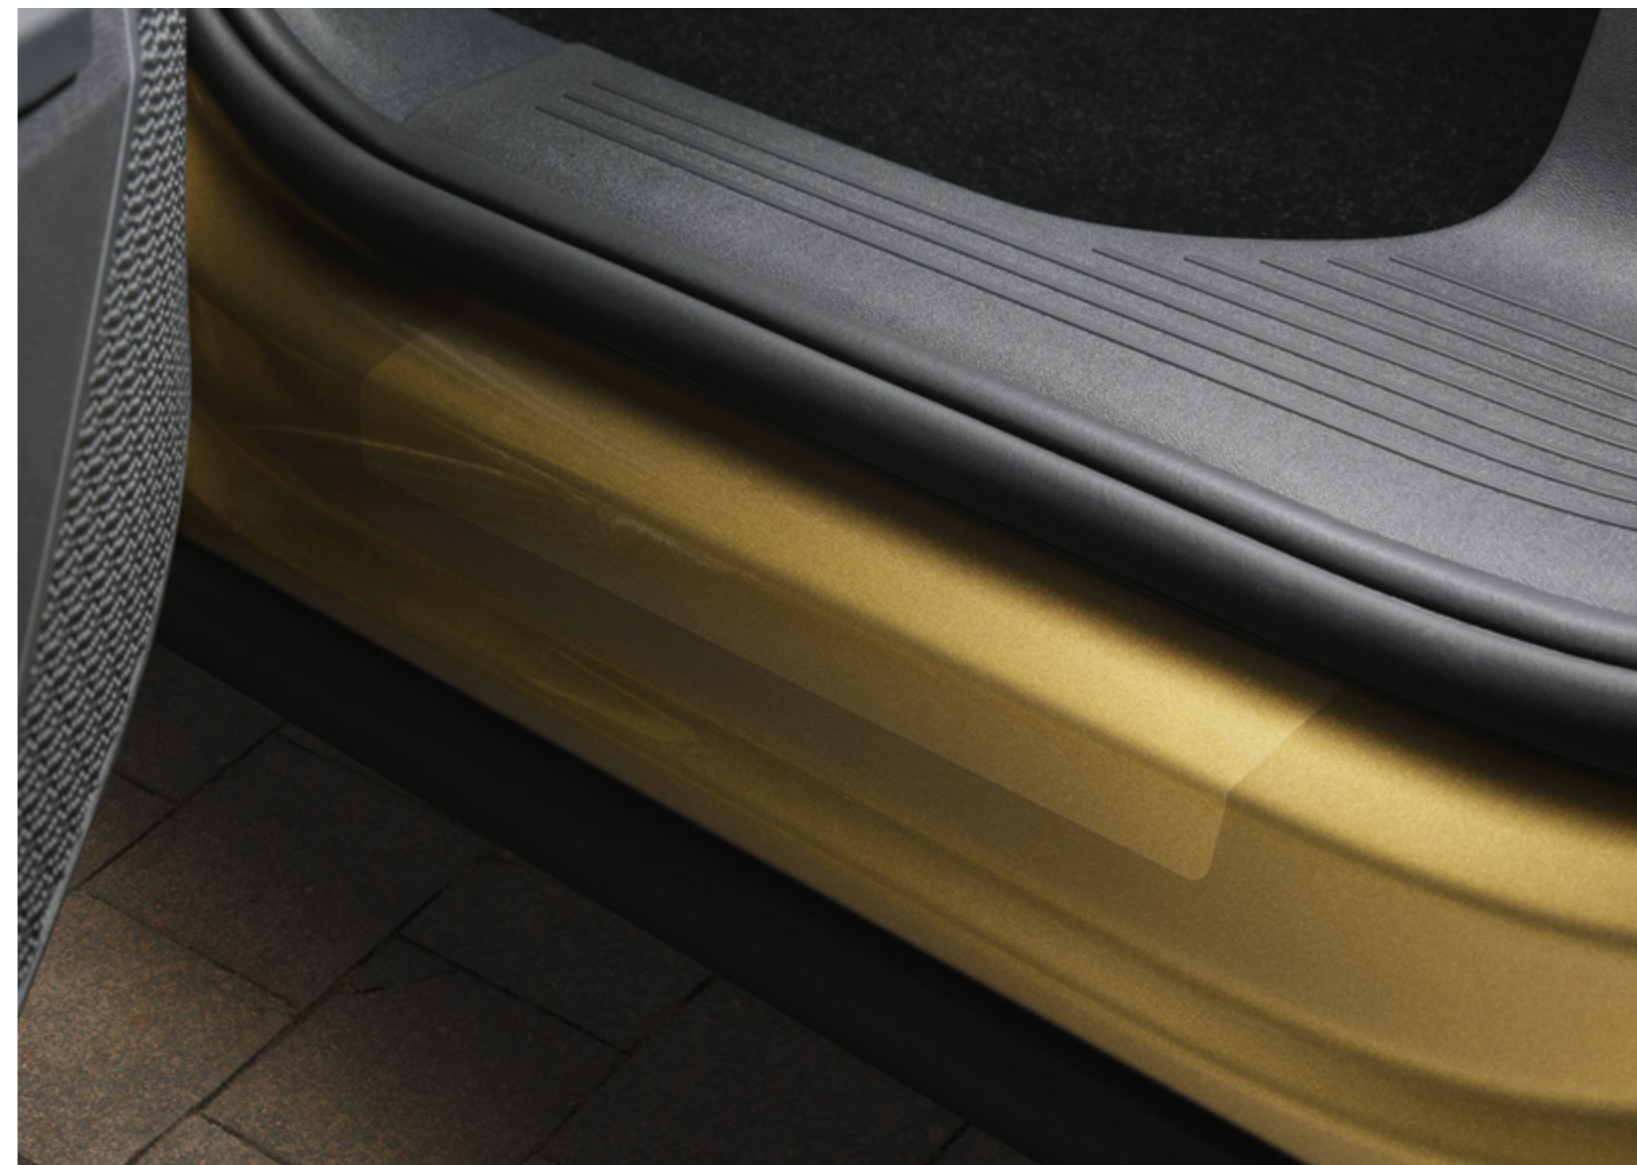

Protective door sill foils rear – transparent

57H 071 310A