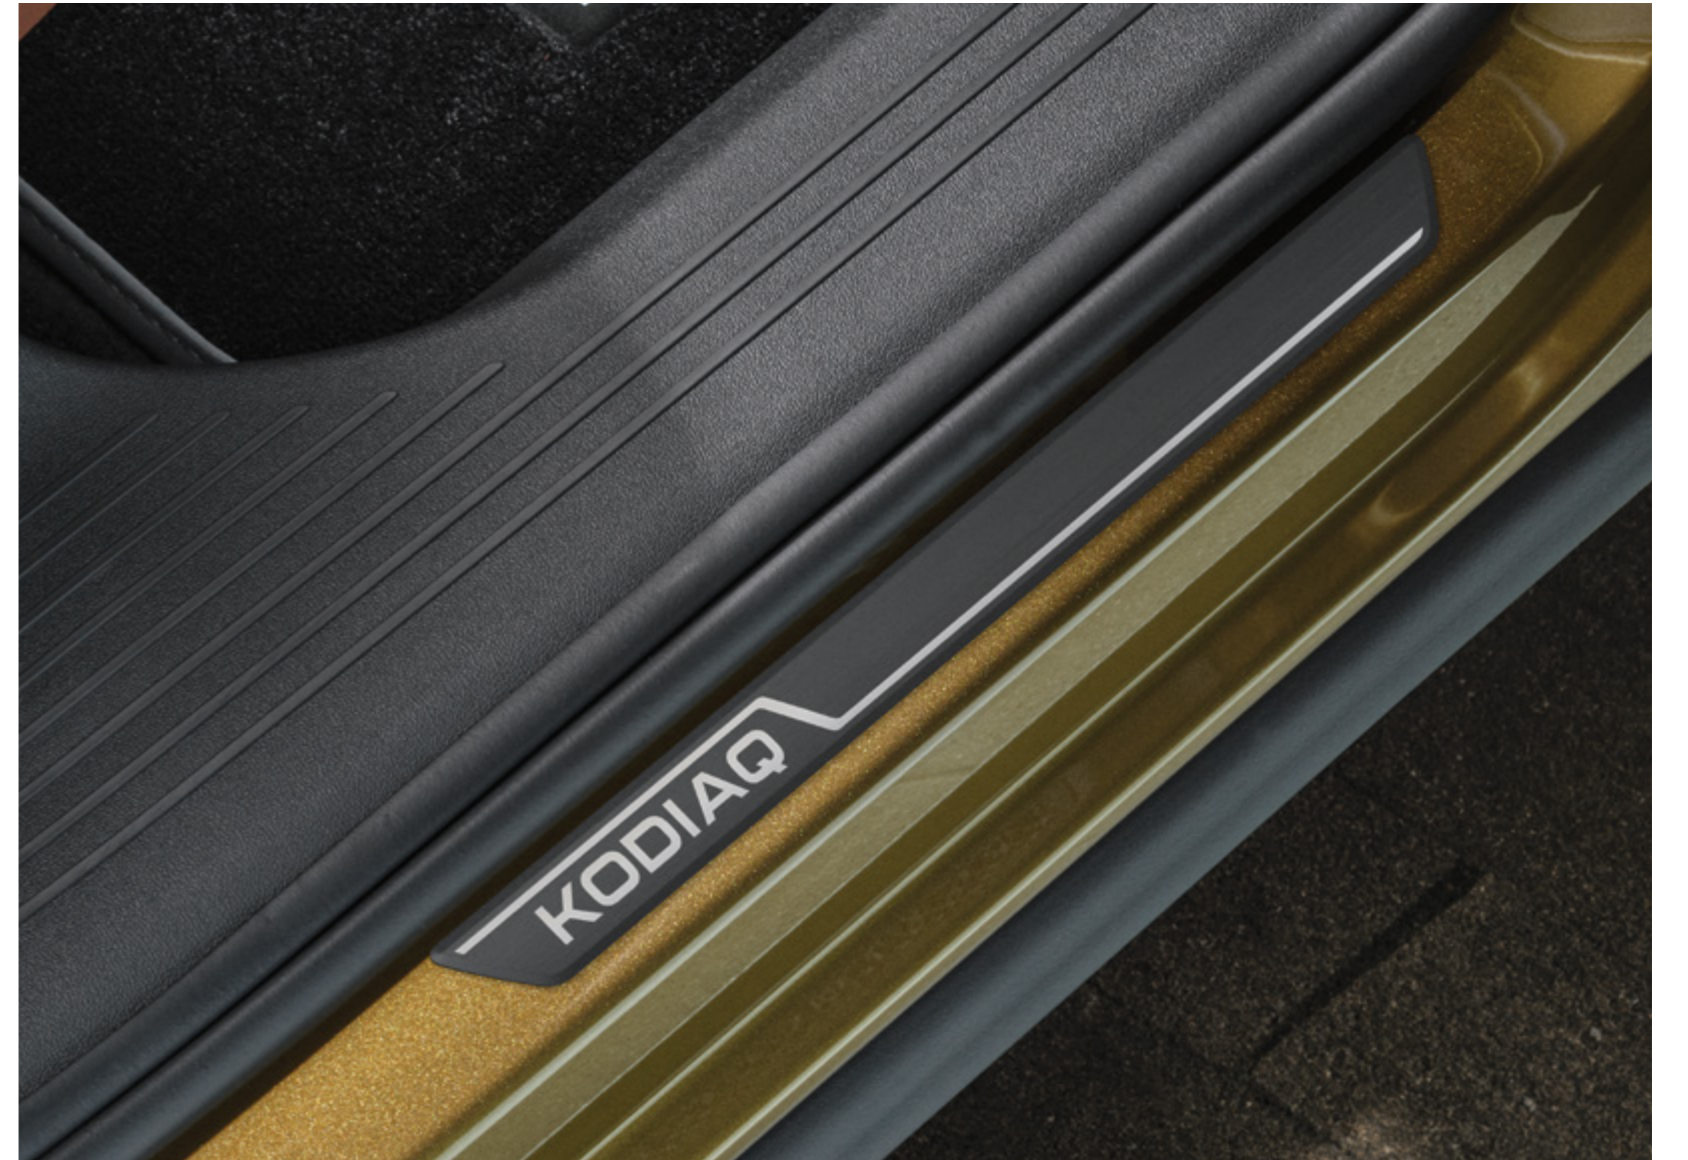

Decorative door sill strips – rear

57H 071 303C | black