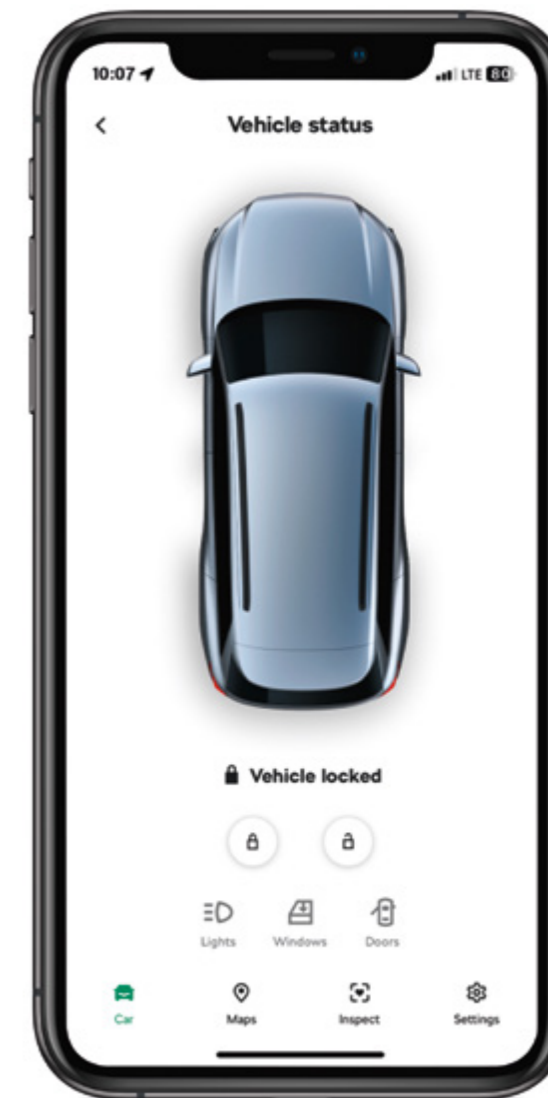

Connectivity

USB-C to USB-A 3.0 Adapter

000 051 443J

MyŠkoda

Škoda connect and other digital services in your pocket.

It's about the journey, not just the destination and with the Škoda Kodiaq, everyone in the vehicle can enjoy the trip. A connected multimedia system makes it easy to communicate with friends and family, get the information you need, and keep you and your passengers happy and entertained while you drive.

With MyŠkoda you can enjoy even greater interaction with your vehicle. Use the app to remotely check the status of your vehicle, lock or unlock it, or display its parking position. Benefit from statistical insights into your last trip and use them to plan a more efficient route next time. The app also offers access to the vehicle manual or allows you to interact with your preferred service partner, with a number of further functions just waiting to be explored.

With MyŠkoda in place, your car remains under your control at all times. The app is available for download via the App Store (iOS) and Google Play (Android). Škoda Connect services are available based on the ordered service bundle: Infotainment Online or Proactive Service and Remote Access.