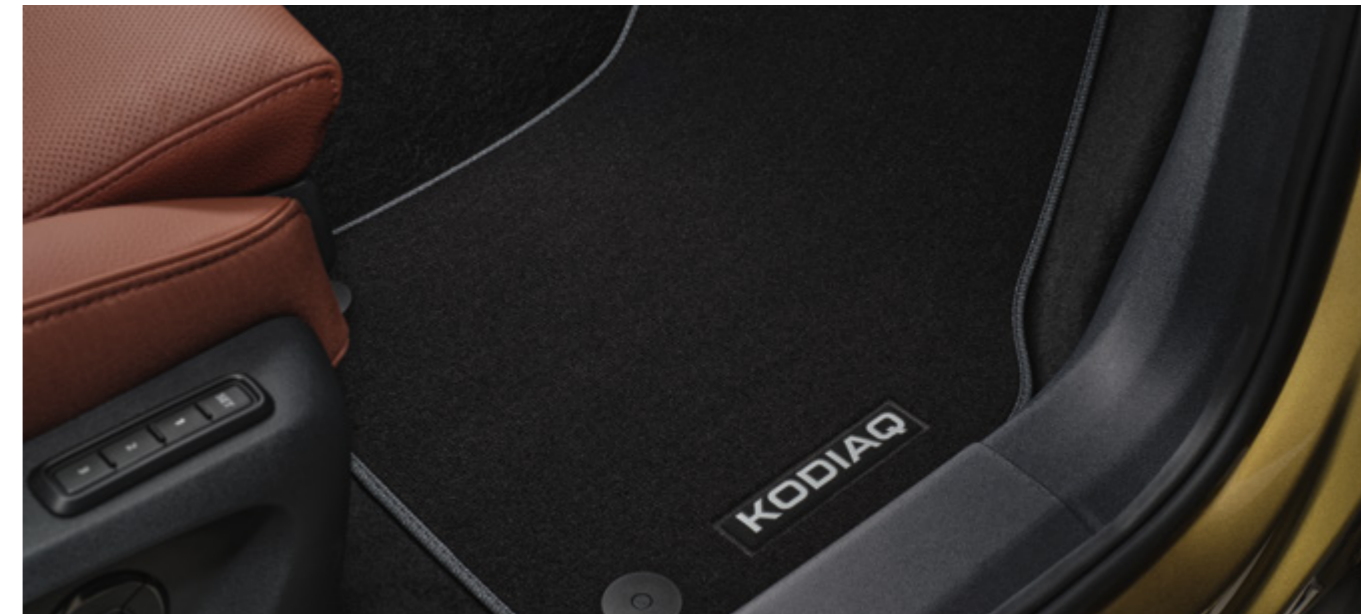

**Textile foot mats
Standard**

57H 061 404 | LHD
57J 061 404 | RHD