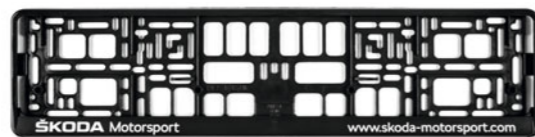

Number plate holder – Škoda Motorsport

000071 800N