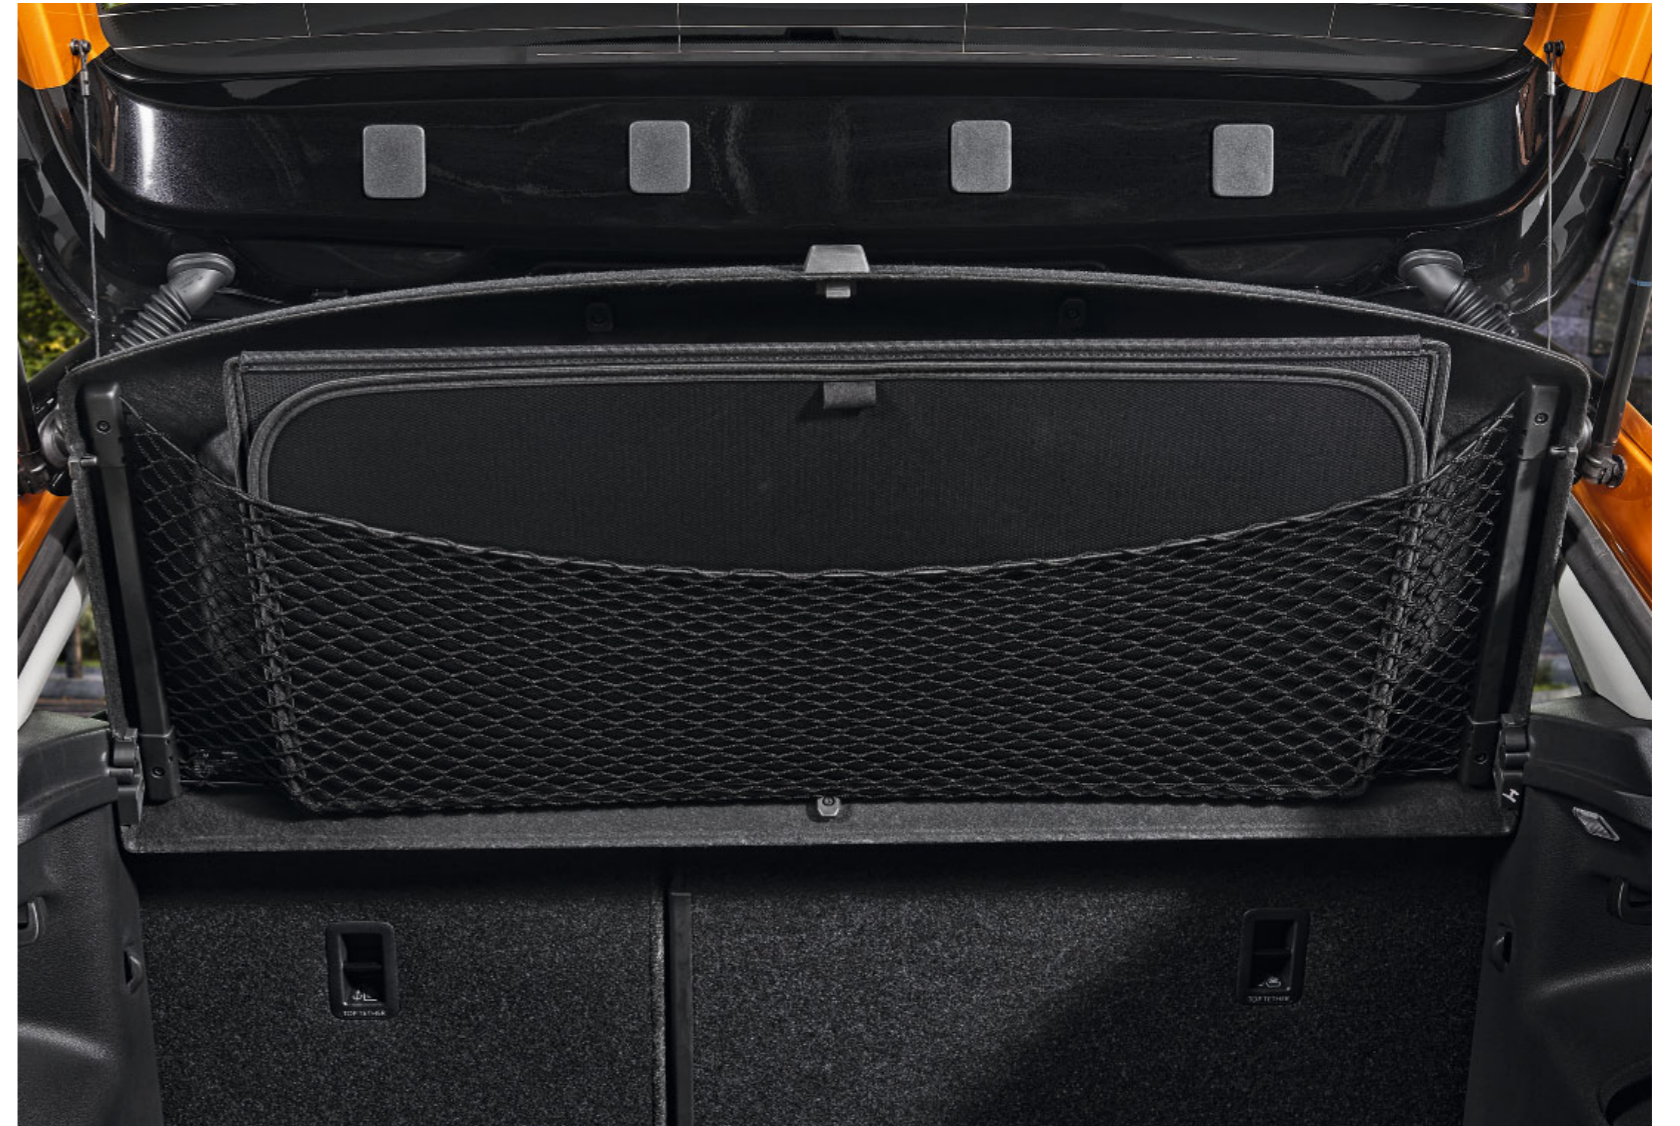

**Multifunction
pocket**

654 061 103A

**Net under
parcel shelf**

6VE 065 110C