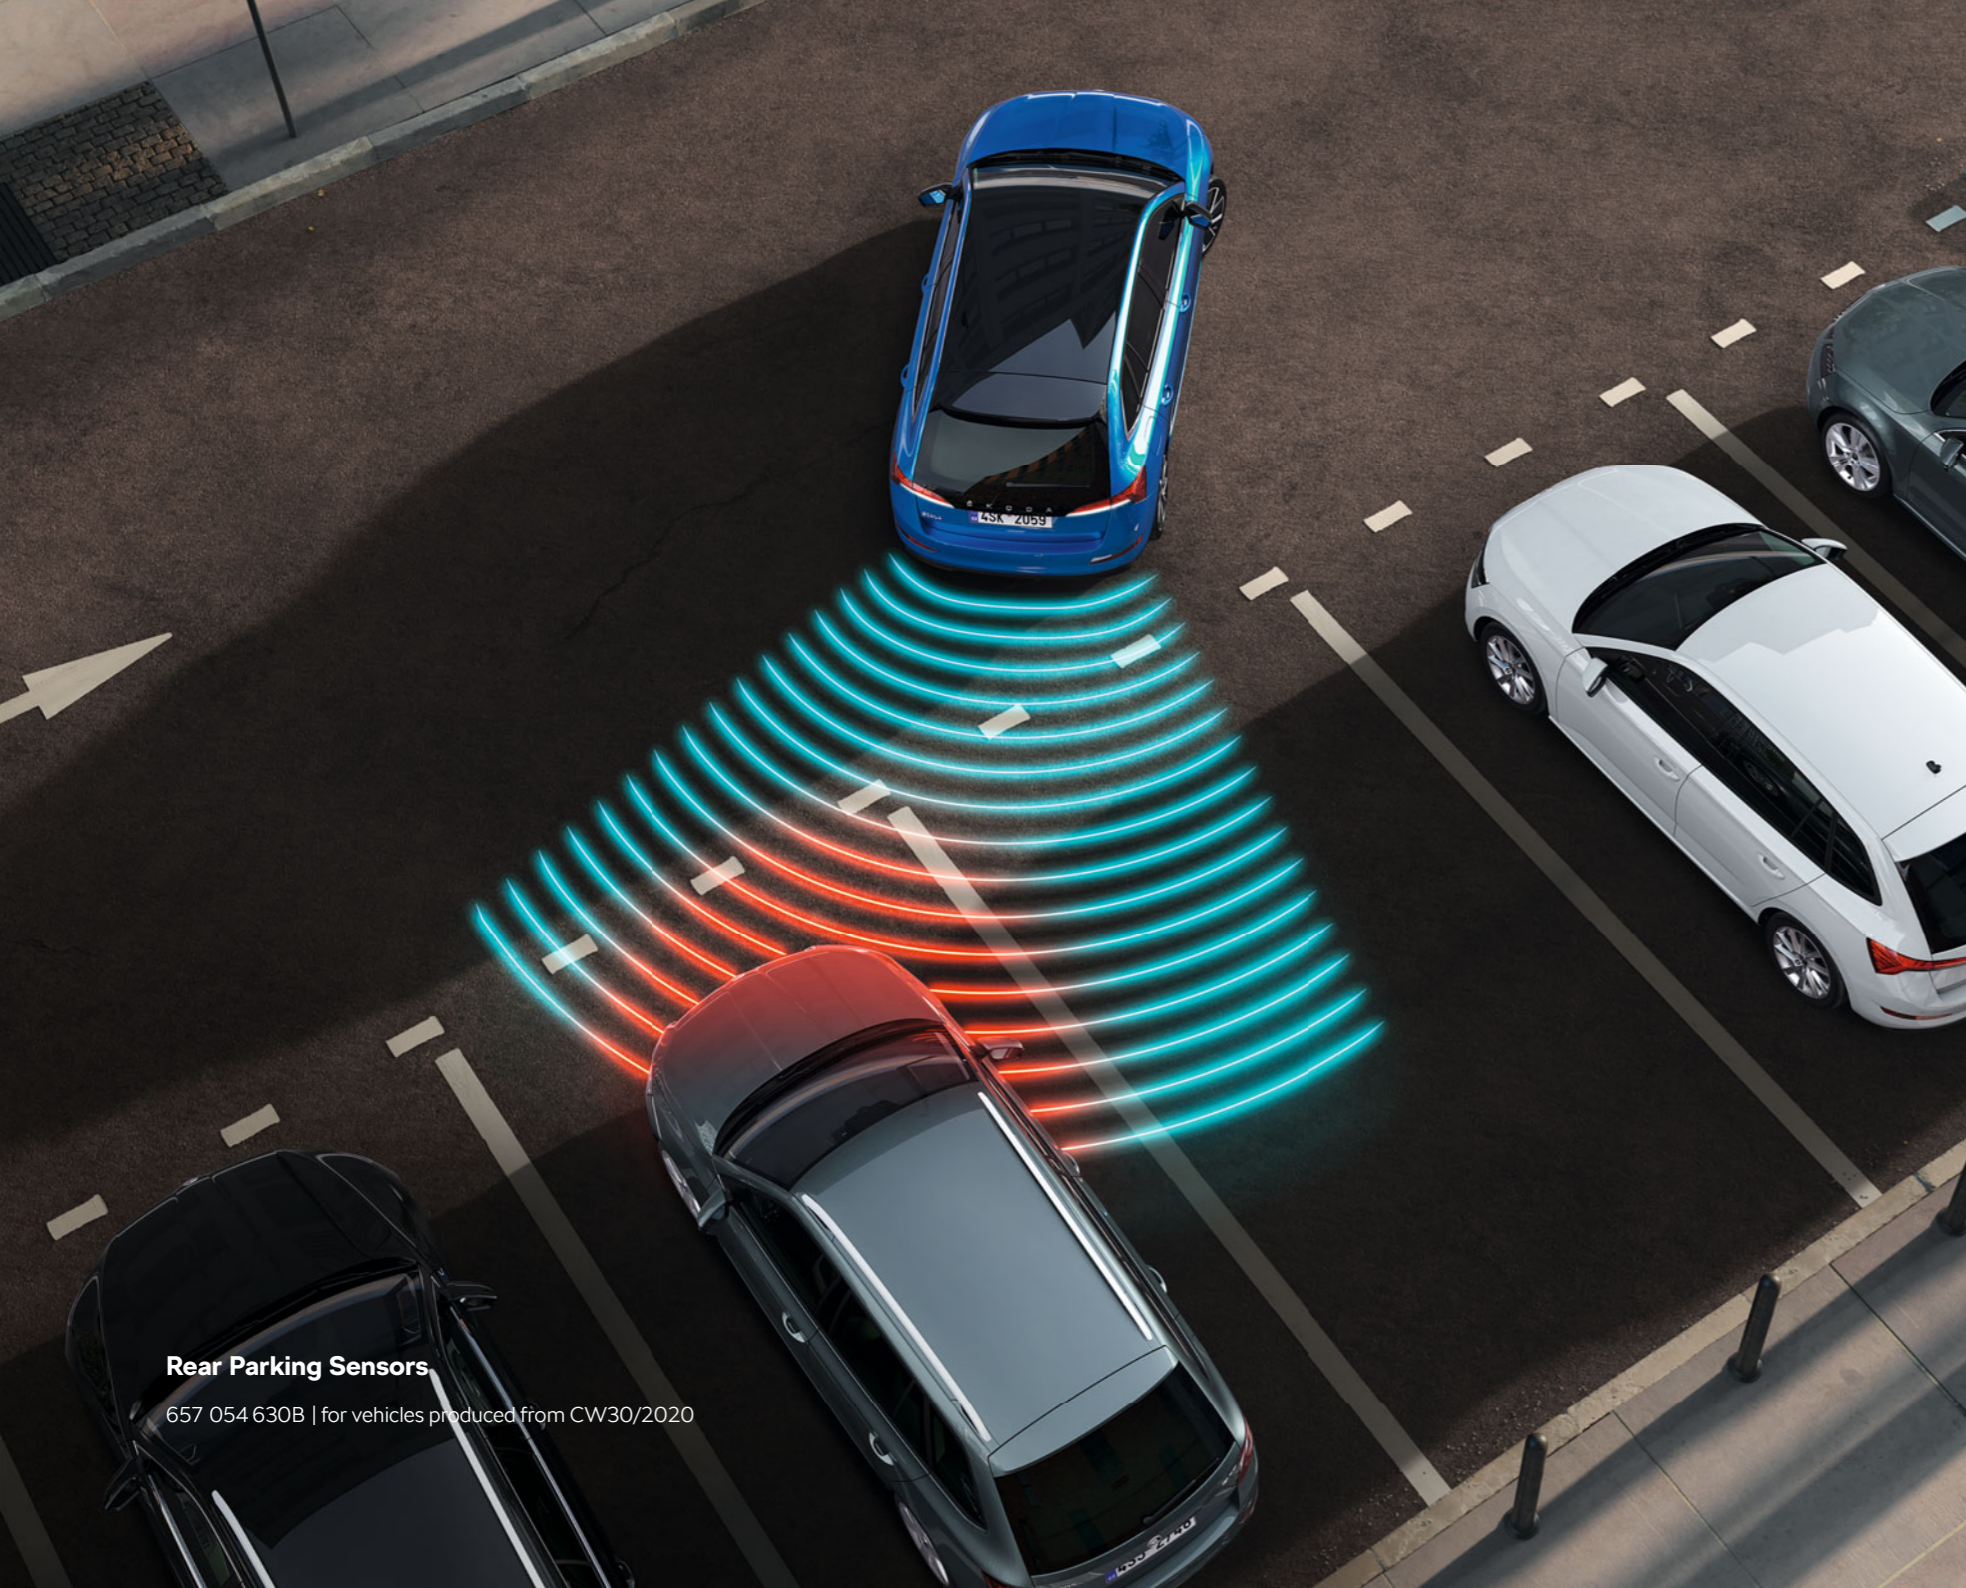

Rear Parking Sensors

657 054 630B | for vehicles produced from CW30/2020