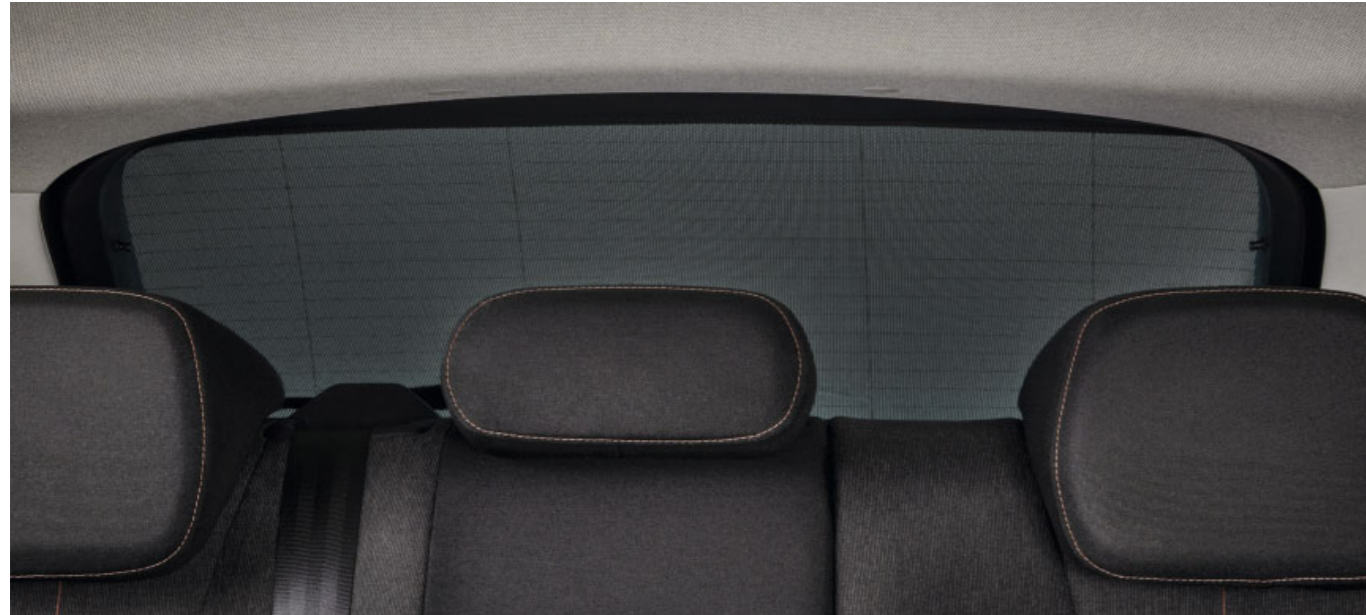

Smart holder – adapter

3V0 061 128

**Sun shades –
tailgate and boot
side windows**

657 064 361 | 3-piece set

**Sun shades – rear
side windows**

657 064 363 | 2-piece set

ASSEMBLY
MANUAL

**Loading edge
protection foil**