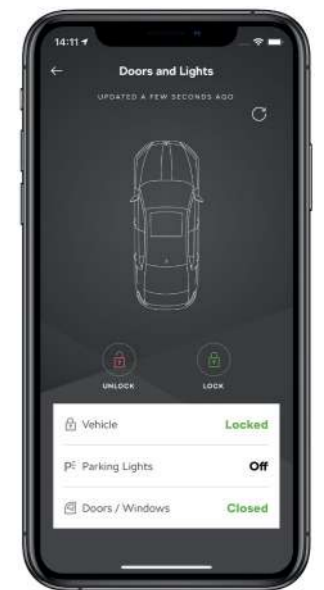

MyŠKODA Essentials

Škoda Connect and other digital services in your pocket.

It's about the journey, not just the destination – and with the Škoda Karoq, everyone in the vehicle can enjoy the trip. A connected multimedia system makes it easy to communicate with friends and family, get the information you need, and keep you and your passengers happy and entertained while you drive.

With MyŠKODA Essentials you can enjoy even greater interaction with your vehicle. Use the app to remotely check the status of your vehicle, lock or unlock it, or display its parking position. Benefit from statistical insights into your last trip and use them to plan a more efficient route next time. The app also offers access to the vehicle manual or allows you to interact with your preferred service partner, with a number of further functions just waiting to be explored.

With MyŠKODA Essentials in place, your car remains under your control at all times. The app is available for download via the App Store (iOS) and Google Play (Android). Škoda Connect services are available based on the ordered service bundle: Infotainment Online or Proactive Service and Remote Access.

Connecting cable USB

5JA 051 446J | Micro
5JA 051 446H | Mini
5E0 051 510E | Apple

Adapter USB-C – USB-A 3.0

000051 443J