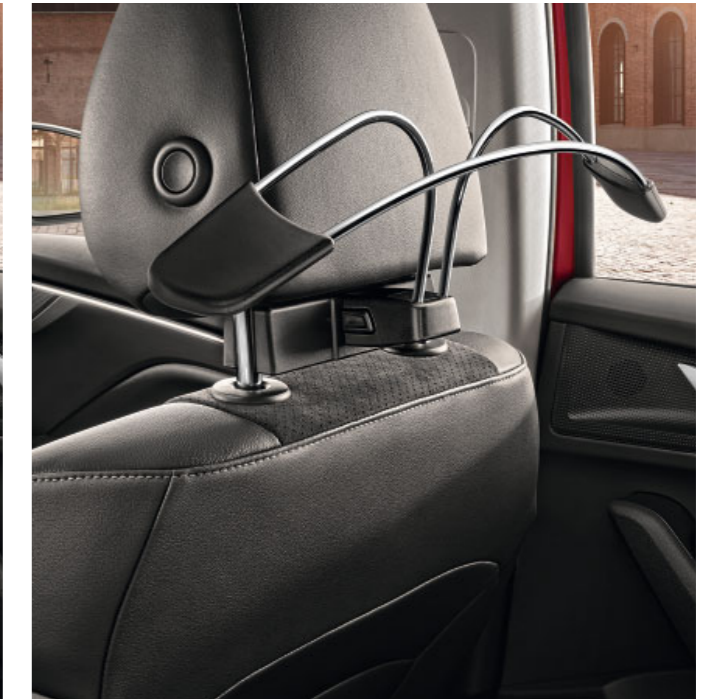

Smart holder – hanger

000061 127F

Comfort Pack

000061 122E

- Smart holder – multimedia holder
- Smart holder – hook
- Smart holder – hanger
- Smart holder – adapter
- Door panel bin (black)

Comfort Park life

000061 122N | without door panel bin