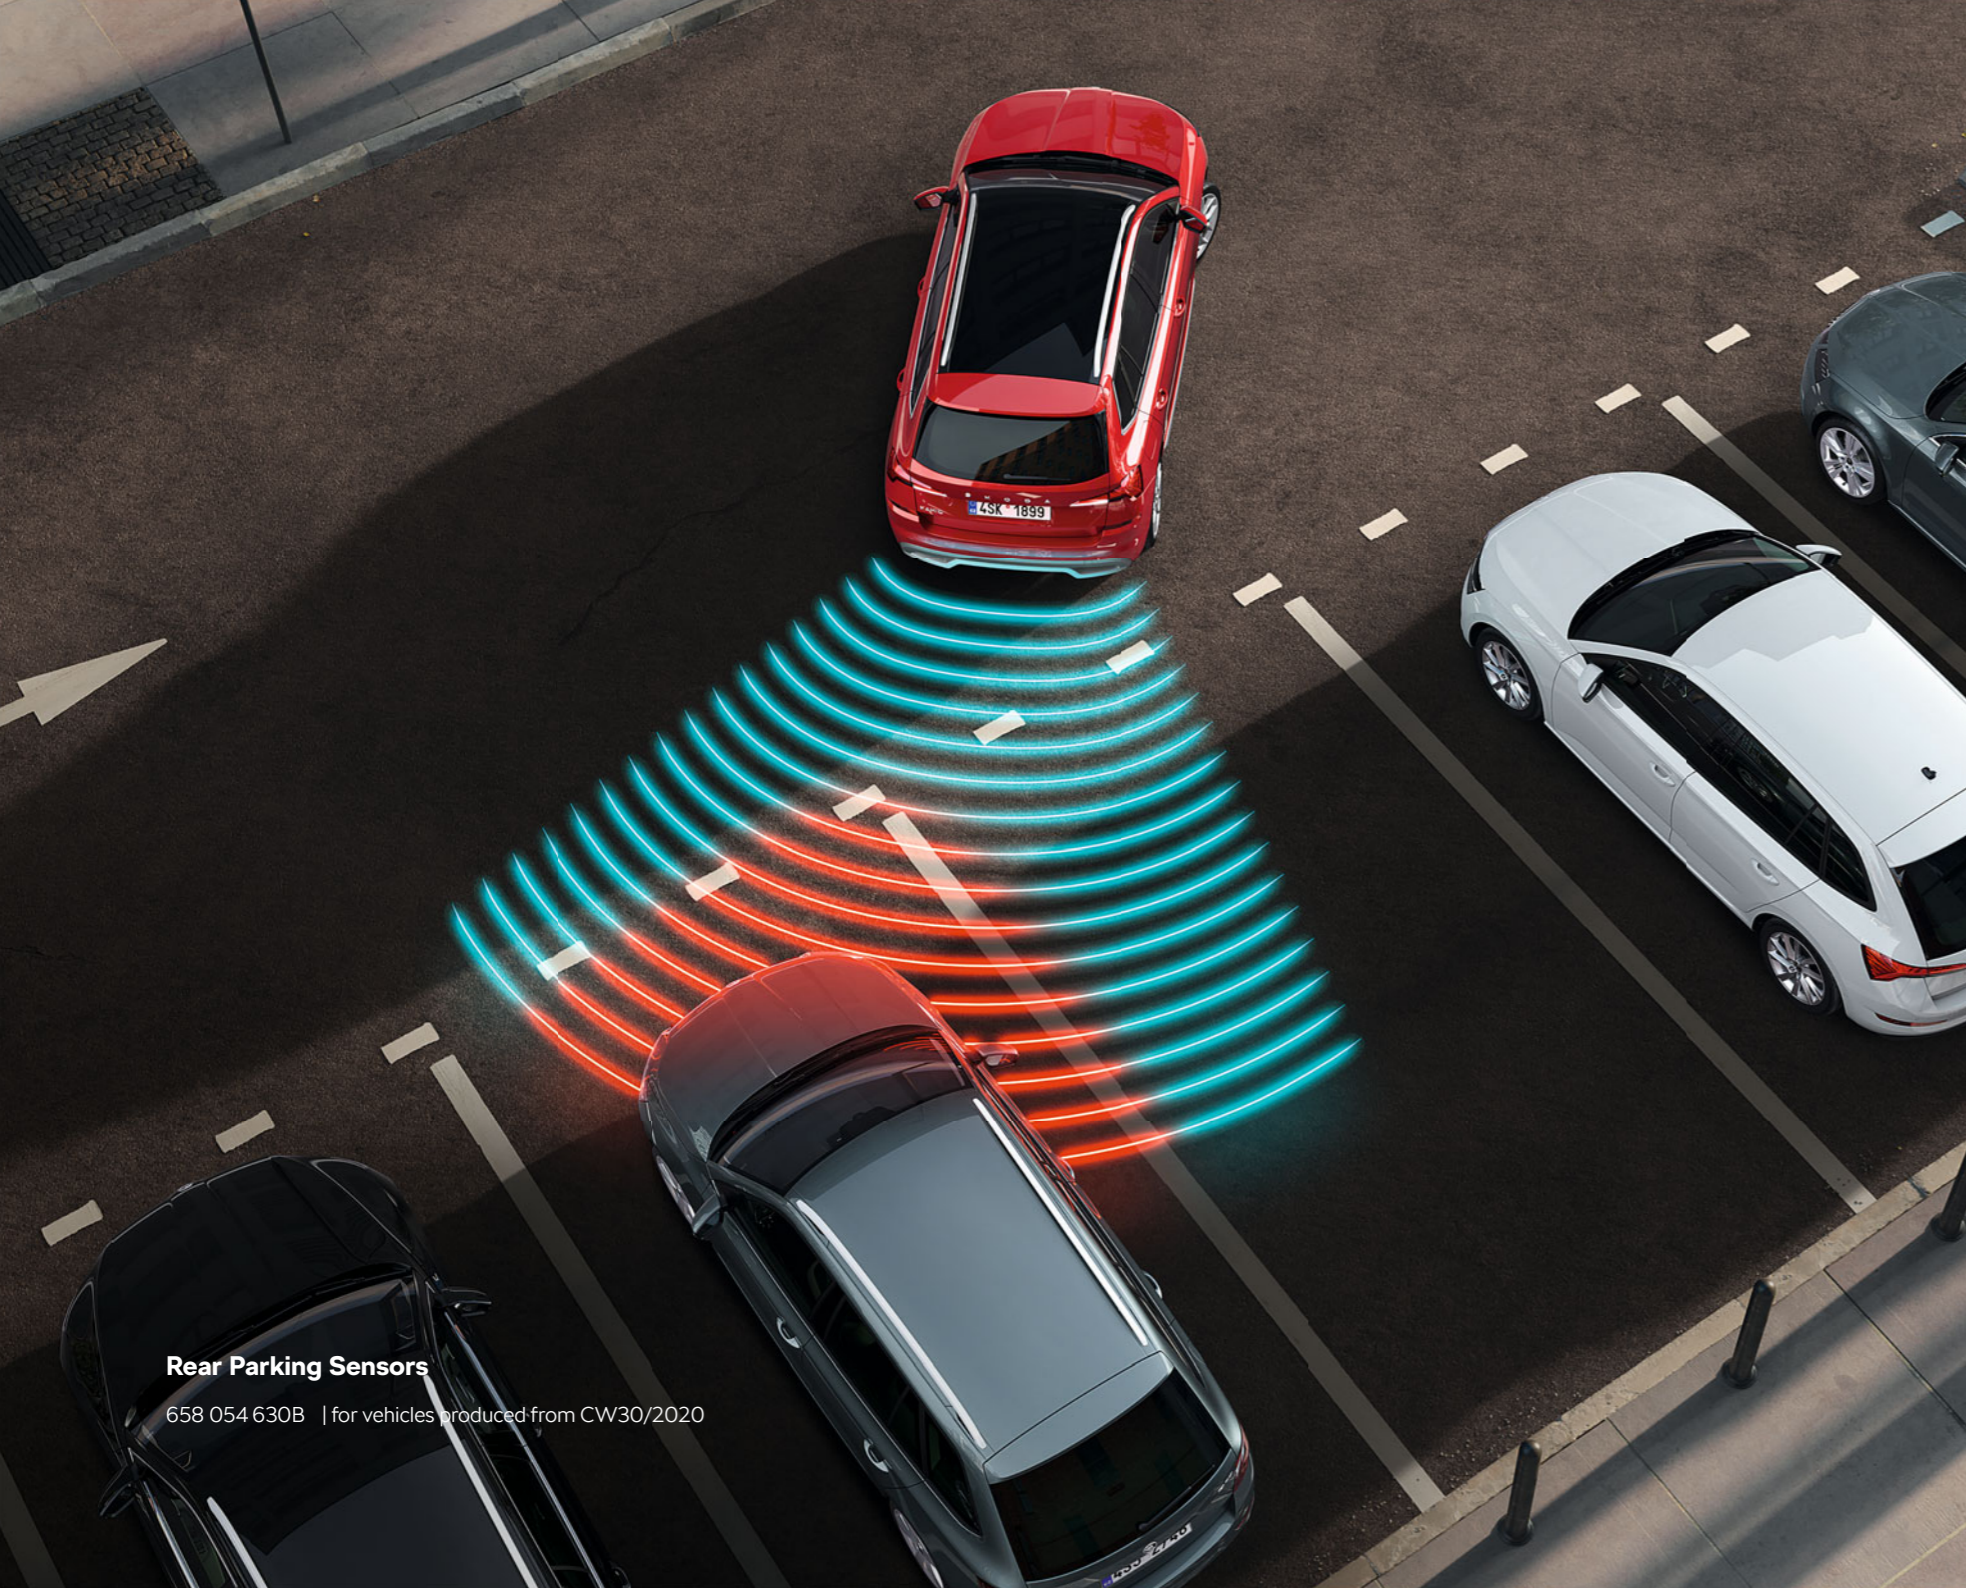

Rear Parking Sensors

658 054 630B | for vehicles produced from CW30/2020