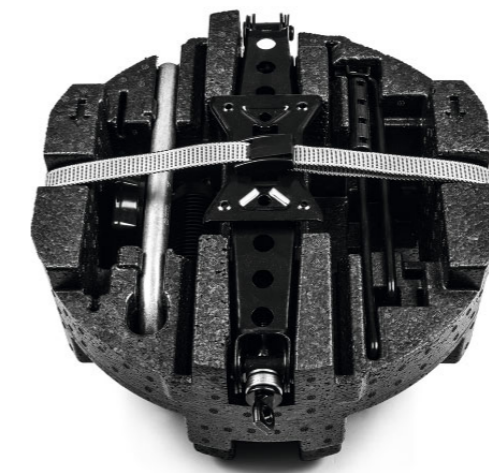

**Mechanical gearbox
locking system for
LHD**

655 071 775 | manual
transmission
655 071 775A | automatic
transmission

16" spare wheel

658 601 011 | 6J x 16" ET35

Snow chains

000091 387AQ | for 16" wheels

Spare wheel set