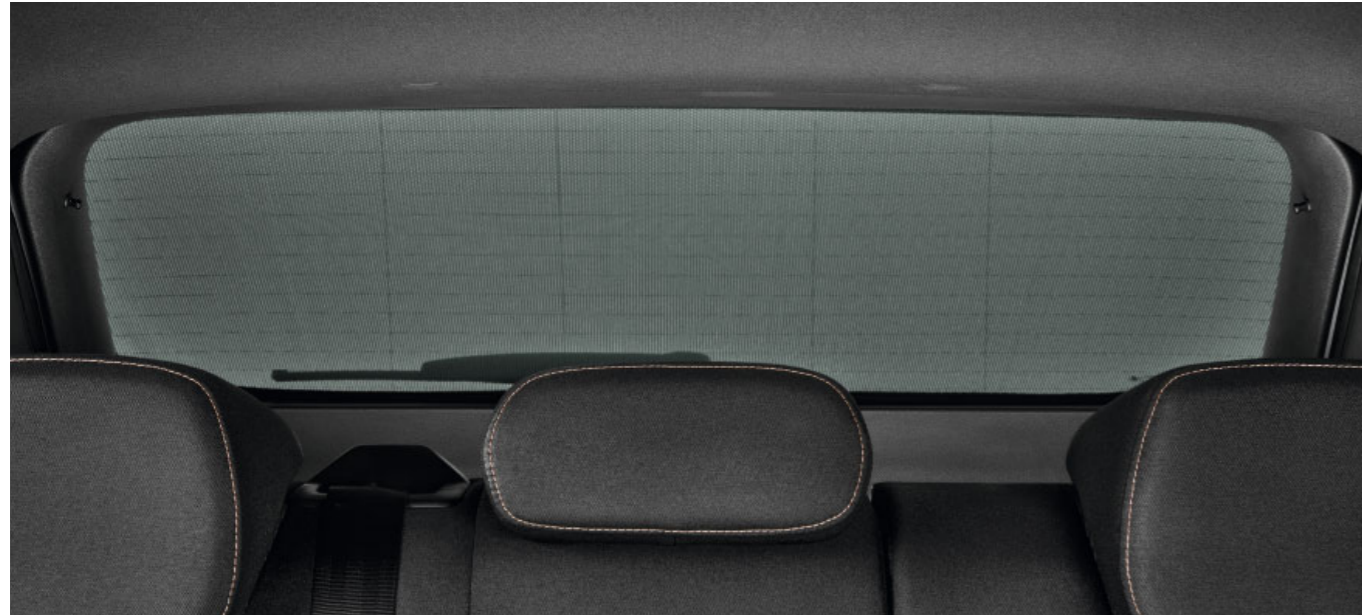

All weather mat over tunnel

654 061 580

Footrest “Lounge step”

000061 141A | 2-piece set

**Sun shade –
tailgate and boot
side windows**

658 064 361 | 3-piece set

**Sun shades – rear
side windows**

658 064 363 | 2-piece set