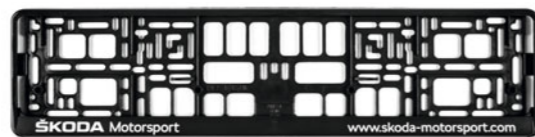

* Products shown are illustrative, for more information contact your local dealer.

Car Care products

Number plate holder

000071 800M

Number plate holder – Škoda Motorsport

000071 800N

Number plate pad

KEA 075 004