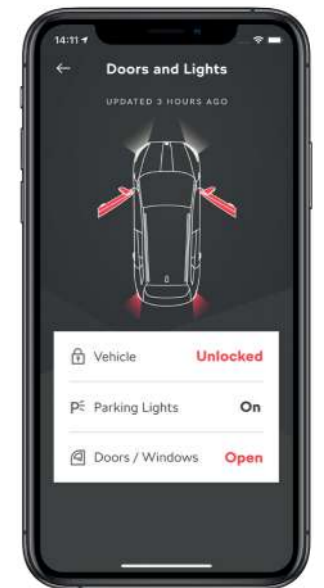

MyŠkoda

Škoda connect and other digital services in your pocket.

Driving your Škoda isn't just about driving. It's the functions, the features, and the personal touches that add up to a brilliant experience. It's the music you play on the way to your destination. It's the security of knowing that great support is never more than a few taps away. Your Škoda vehicle is your everyday companion - and thanks to MyŠkoda application you can go even further in interaction with your vehicle.

Use the application to remotely check the status of the vehicle's battery and manage it's charging. Heat or cool your vehicle before departure. It offers also insight to the vehicle manual or possibility to interact with your preferred service partner, with a number of further functions just waiting to be explored.

With MyŠkoda application in place, your car remains under your control at all times. The application is available for download on App Store (iOS) and Google Play (Android). Škoda Connect services are available based on ordered service package: Proactive Service, Remote Access, Infotainment Online and iV Remote Services.

Connecting cable USB

5JA 051 446J | Micro
5JA 051 446H | Mini
5E0 051 510E | Apple

Adapter USB-C - USB-A 3.0

000051 443J