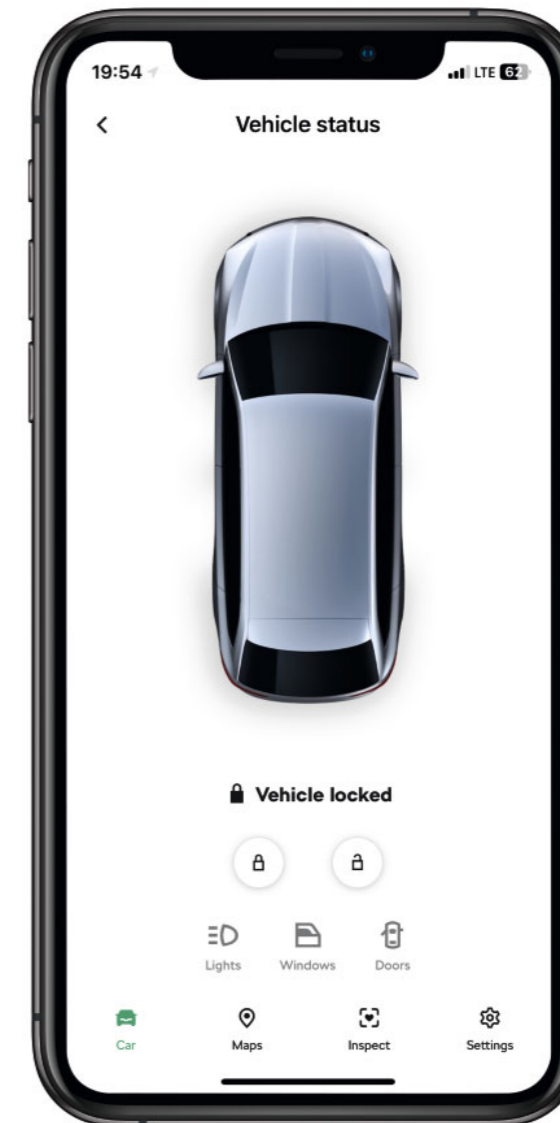

000 051 443J

MyŠkoda

Škoda connect and other digital services in your pocket.

It's about the journey, not just the destination and with the Škoda Superb, everyone in the vehicle can enjoy the trip. A connected multimedia system makes it easy to communicate with friends and family, get the information you need, and keep you and your passengers happy and entertained while you drive.

With MyŠkoda you can enjoy even greater interaction with your vehicle. Use the app to remotely check the status of your vehicle, lock or unlock it, or display its parking position. Benefit from statistical insights into your last trip and use them to plan a more efficient route next time. The app also offers access to the vehicle manual or allows you to interact with your preferred service partner, with a number of further functions just waiting to be explored.

With MyŠkoda in place, your car remains under your control at all times. The app is available for download via the App Store (iOS) and Google Play (Android). Škoda Connect services are available based on the ordered service bundle: Infotainment Online or Proactive Service and Remote Access.