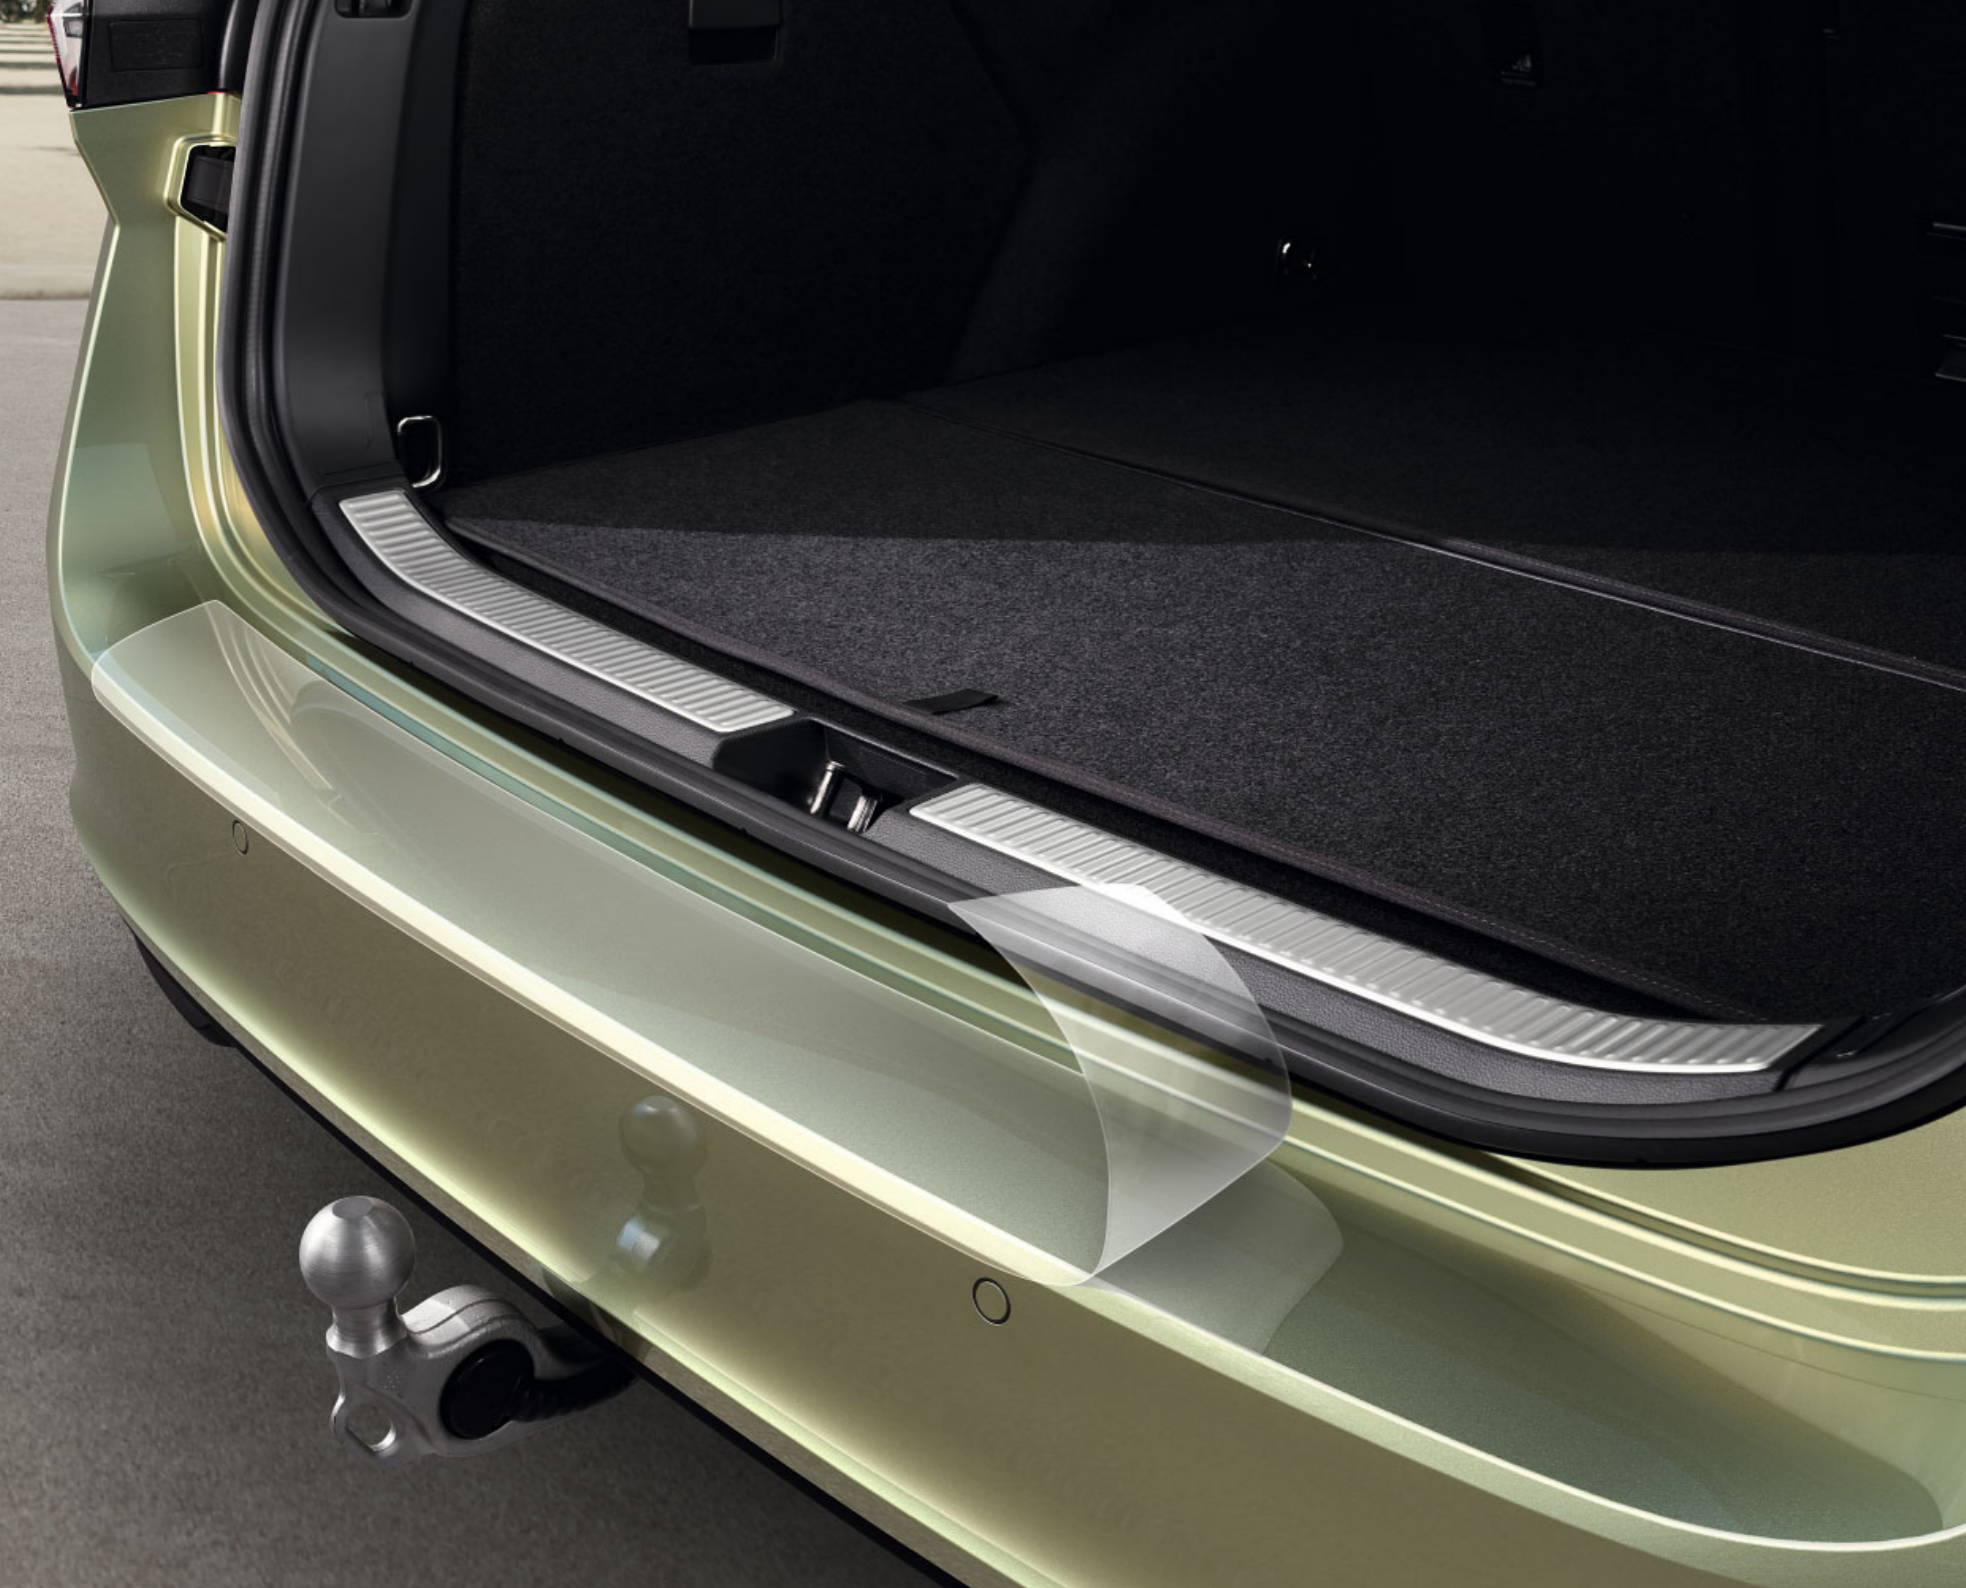

Loading edge protection foil

3P0 061 197 | Combi
3P3 061 197 | Limo

Loading edge protective strip

3P0 061 195 | Combi
3P3 061 195 | Limo