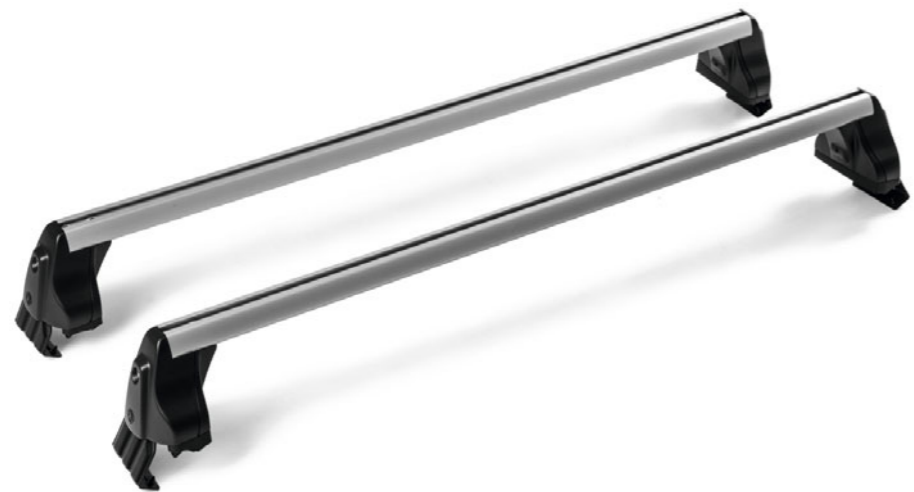

**Towbar adapter – from 13-pin  
to 7-pin socket**

EAZ 000 001A

**Basic roof rack**

3P3 071 126 | Limo

**Transverse roof rack**

3P0 071 151 | Combi

**Lockable bicycle rack - stainless steel**

000 071 128D